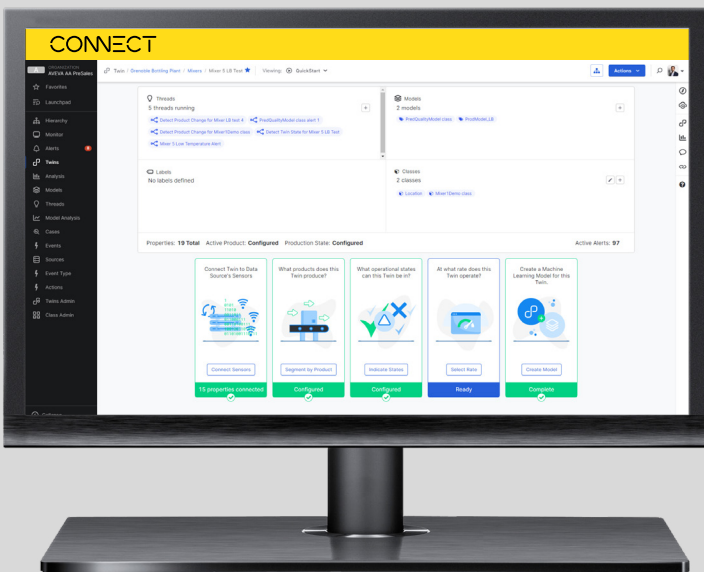

# CONNECT

**Unifying your unique industrial ecosystem with full visibility into all your information and analytics from one single view.**

Imagine a connected hybrid cloud experience purpose-built for your industry. You can access industrial information in context, make decisions based on real-time intelligence, and visualize data, all in one place. You can share relevant information across teams, tap into a network of consumers, producers, partners, and vendors, and build or extend your ecosystem to bolster your investments.

## Service and usage management

Manage user permissions and monitor budgets, service usage, and credit consumption, easily scaling to your business needs.

- Access the full portfolio of AVEVA software
- Accelerate time to value with flexible, scalable, and trusted industrial hybrid SaaS solutions
- Optimize your industrial software investments centrally

## Data services

Aggregate, contextualize and share data securely across your organization and ecosystem of services, partners, suppliers, and more, from site to cloud.

- Build and manage a central data repository for BI, AI and ML tools
- Securely share your industrial information with authorized users, extending the use of your existing data beyond your four walls
- Enable third-party providers to access real-time industrial data for customized services and applications

## Visualization services

Build your own dashboards using custom and pre-defined content for visualizing data from CONNECT and other sources.

- Visually relate disparate data sources and systems in context to each other
- Gather insights between applications and across data types quickly and easily
- Share actionable information with operations, reliability, business, and other teams anywhere, through a browser