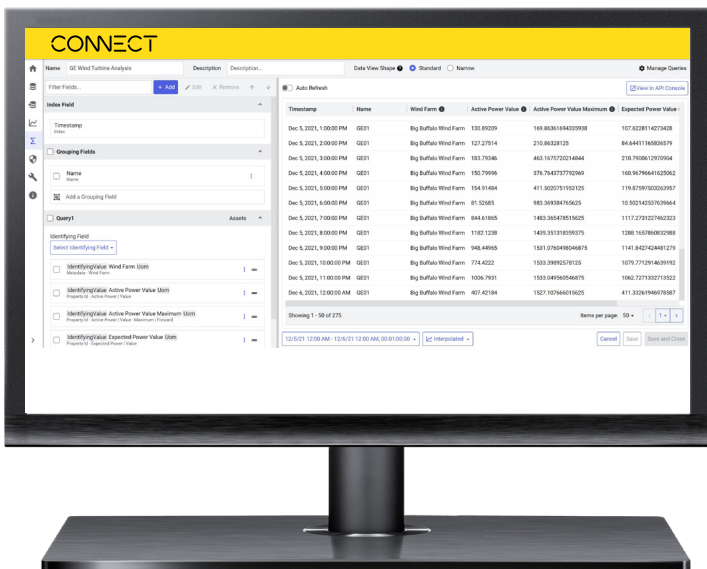

# CONNECT, an industrial intelligence platform

Open and neutral, providing rich data insights for your unified industrial ecosystem

## Service and usage management

Manage user permissions and monitor budgets, service usage, and credit consumption, easily scaling to your business needs.

- Access the full portfolio of AVEVA software
- Accelerate time to value with flexible, scalable, and trusted industrial hybrid SaaS solutions
- Optimize your industrial software investments centrally

## Visualization services

Build your own dashboards using custom and pre-defined content for visualizing data from CONNECT and other sources.

- Visually relate disparate data sources and systems in context to each other
- Gather insights between applications and across data types quickly and easily
- Share actionable information with operations, reliability, business, and other teams anywhere, through a browser