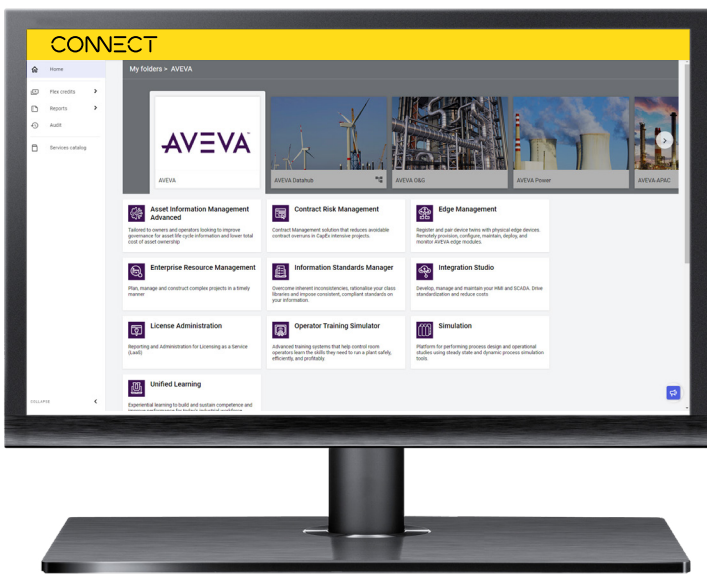

## Service and usage management

Manage user permissions and monitor budgets, service usage, and credit consumption, easily scaling to your business needs.

- Access the full portfolio of AVEVA software
- Accelerate time to value with flexible, scalable, and trusted industrial hybrid SaaS solutions
- Optimize your industrial software investments centrally