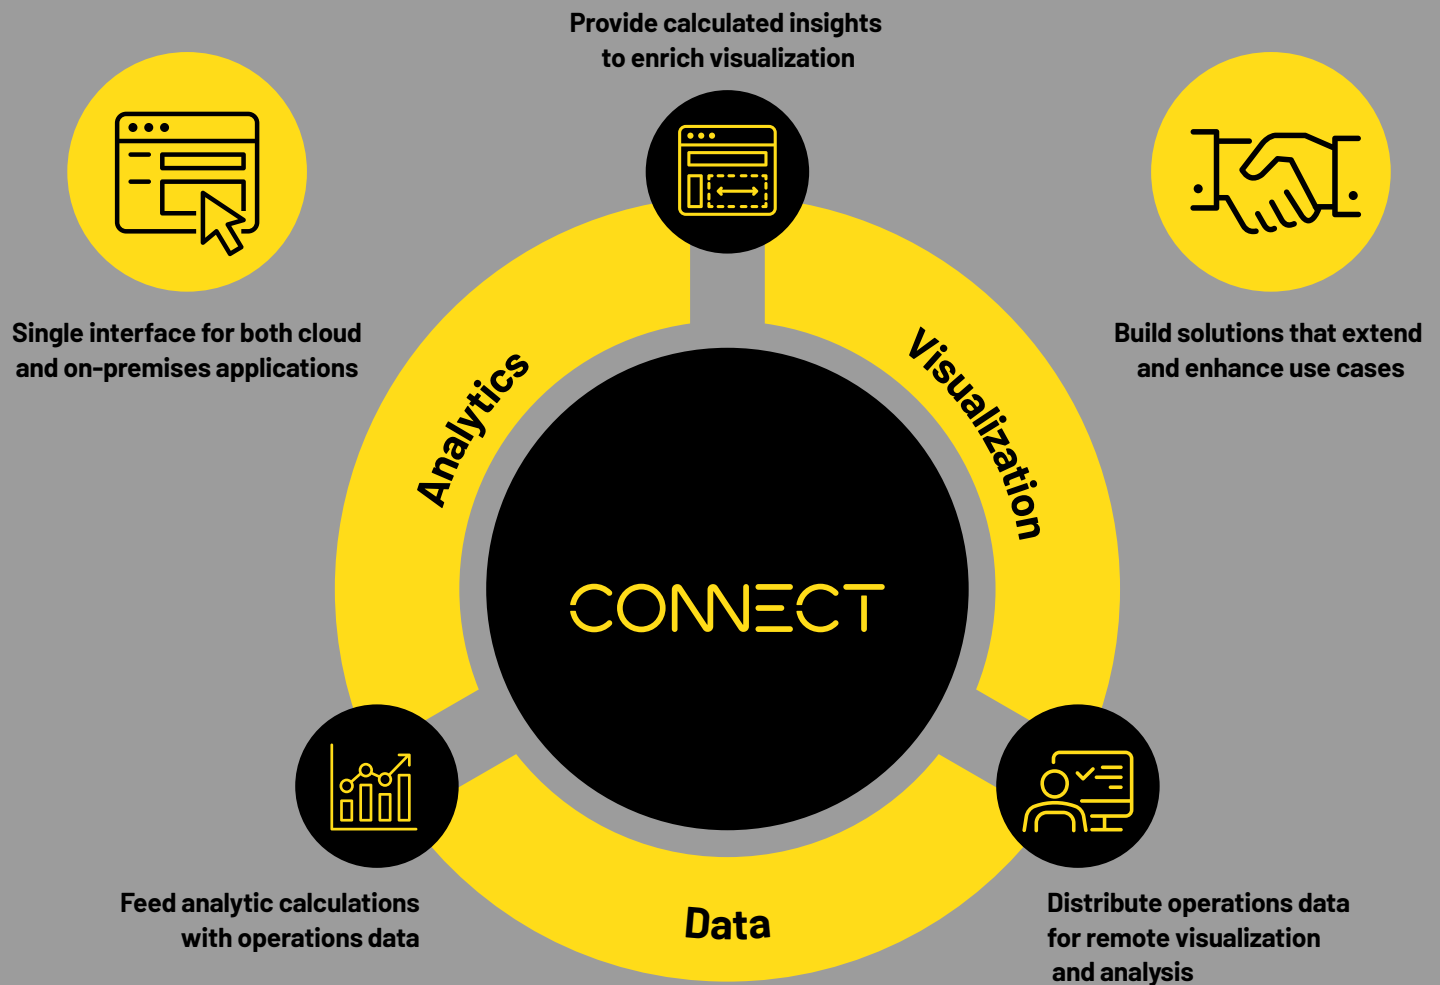

# CONNECT

**Unifying your unique industrial ecosystem with full visibility into all your information and analytics from one single view.**

Imagine a connected hybrid cloud experience purpose-built for your industry. You can access industrial information in context, make decisions based on real-time intelligence, and visualize data, all in one place. You can share relevant information across teams, tap into a network of consumers, producers, partners, and vendors, and build or extend your ecosystem to bolster your investments.

## Data services

Aggregate, contextualize and share data securely across your organization and ecosystem of services, partners, suppliers, and more, from site to cloud.

- Build and manage a central data repository for BI, AI and ML tools
- Securely share your industrial information with authorized users, extending the use of your existing data beyond your four walls
- Enable third-party providers to access real-time industrial data for customized services and applications

## Visualization services

Build your own dashboards using custom and pre-defined content for visualizing data from CONNECT and other sources.

- Visually relate disparate data sources and systems in context to each other
- Gather insights between applications and across data types quickly and easily
- Share actionable information with operations, reliability, business, and other teams anywhere, through a browser

To learn more about CONNECT, visit: [connect.aveva.com](https://connect.aveva.com)

**CONNECT**