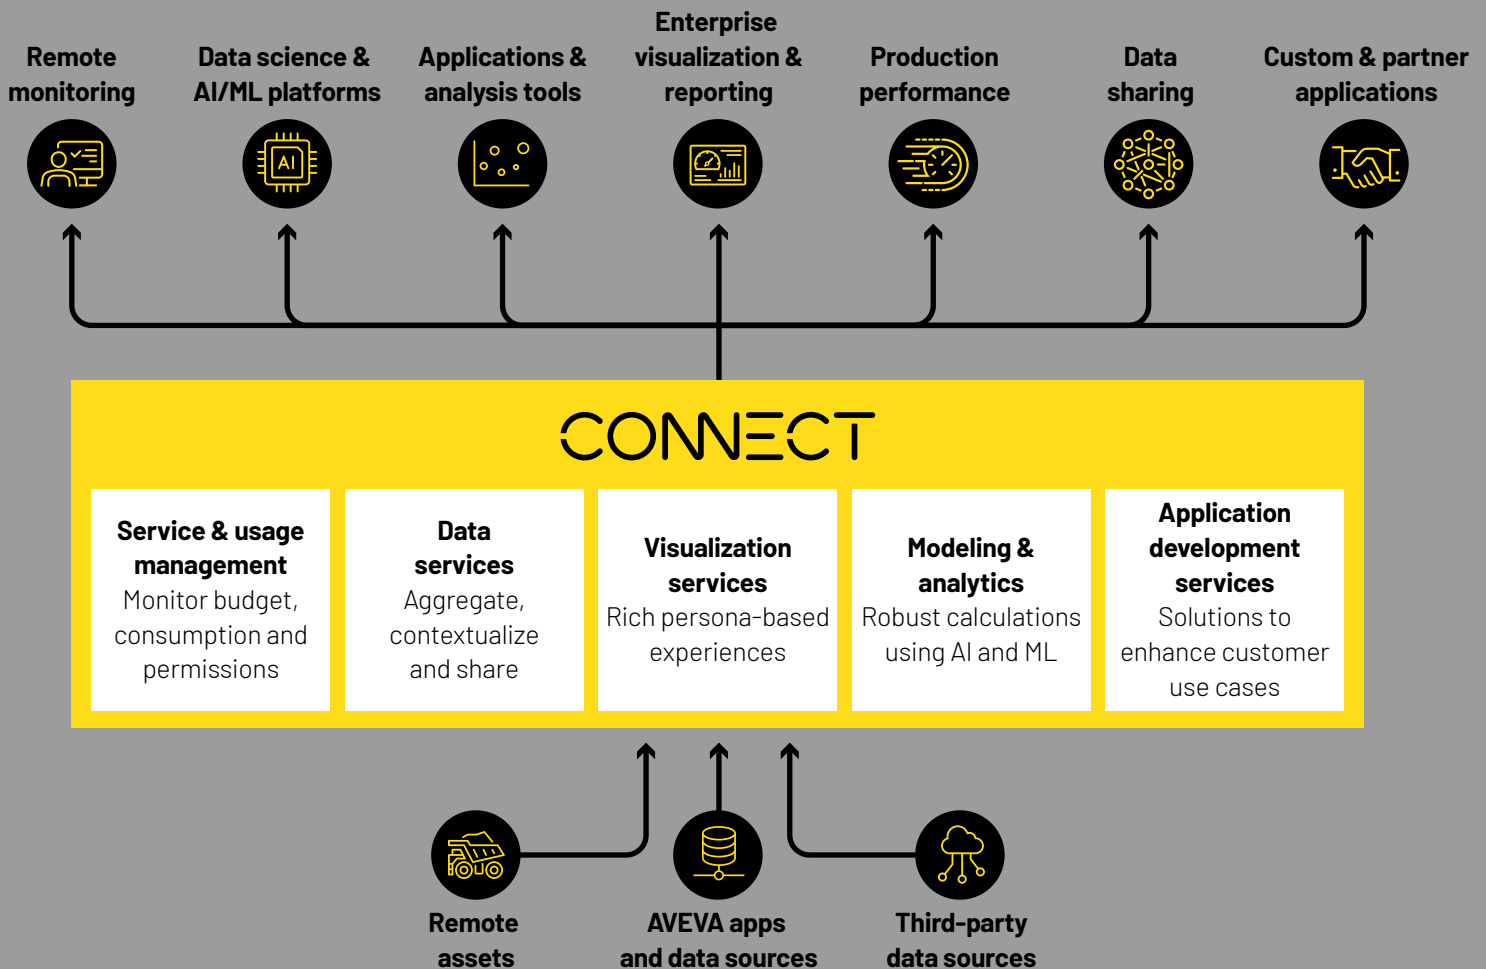

CONNECT, an industrial intelligence platform

Open and neutral, providing rich data insights for your unified industrial ecosystem

1

Data

Intelligent twin

Experience

Empowered ecosystem