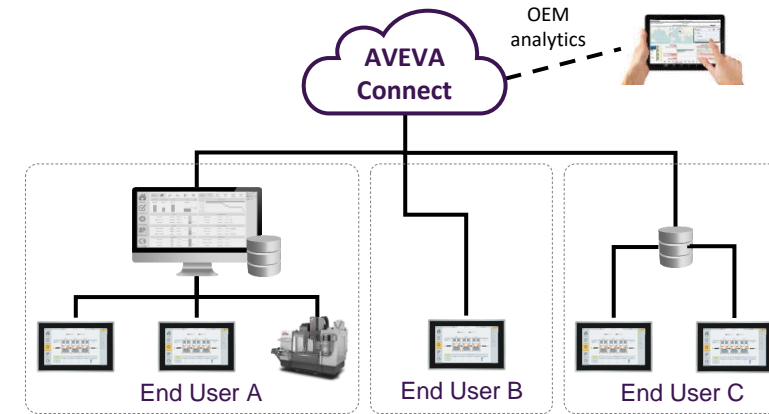

Typical solutions

Asset level

Monitor and control your equipment with stand-alone solutions

- ✓ Edge, IIoT
- ✓ Connect/Collect
- ✓ Visualize
- ✓ Operate

Site level

Integrate multiple equipment, machines, lines, and/or Control Room

- ✓ Multiple assets
- ✓ Standardize
- ✓ Analyze
- ✓ Optimize

Enterprise level

Leverage the cloud to offer your unique services to your end users

- ✓ Hybrid solution
- ✓ Multi-tenant
- ✓ Analytics AI/ML
- ✓ Cyber security