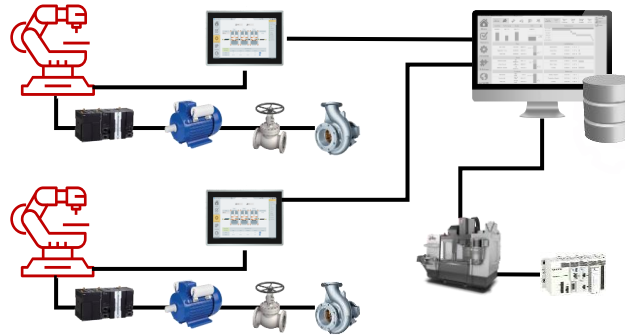

Typical solutions

Asset level

Monitor and control your equipment with stand-alone solutions

- ✓ Edge, IIoT
- ✓ Connect/Collect
- ✓ Visualize
- ✓ Operate

Site level

Integrate multiple equipment, machines, lines, and/or Control Room

- ✓ Multiple assets
- ✓ Standardize
- ✓ Analyze
- ✓ Optimize

Enterprise level

Leverage the cloud to offer your unique services to your end users

- ✓ Hybrid solution
- ✓ Multi-tenant
- ✓ Analytics AI/ML
- ✓ Cyber security